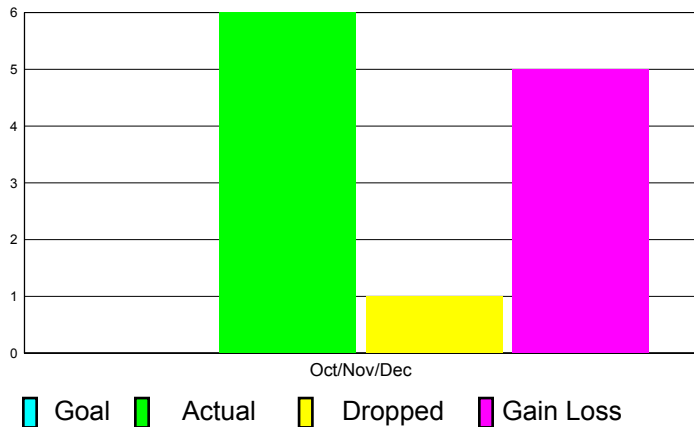

GMT Reports for District (or Undistricted) **District 355 A**

GMT: KWANG-SOO JANG

Location: REPUBLIC OF KOREA

GMT CA: 5

CLUBS

**Club Results
2011-2012**

**Clubs
2010-2011**

Month	New Club Goal	Actual New Clubs	Actual Dropped Clubs	Gain/Loss of Clubs	Gain/Loss of Clubs
Oct/Nov/Dec	0	6	1	5	-1
Totals	0	6	1	5	-1

Club Results 2011-2012

Goal, New, Dropped, Gain/Loss

Comparison of Club Gain/Loss

Current Year Compared to the Previous Year

YTD Status Quo Clubs 2010-2011

Status Quo Clubs Compared to Status Quo Members

MEMBERSHIP