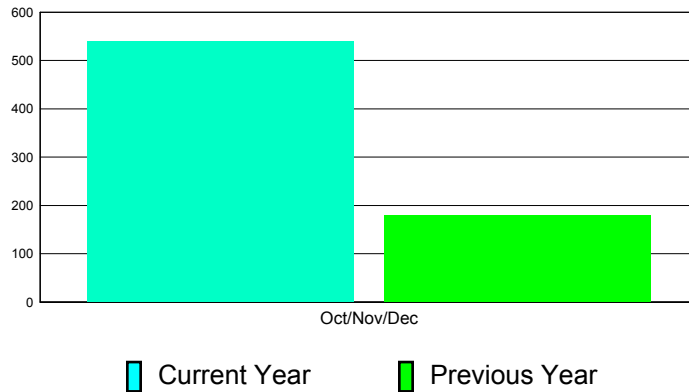

Comparison of Membership Gain/Loss

Current Year Compared to the Previous Year