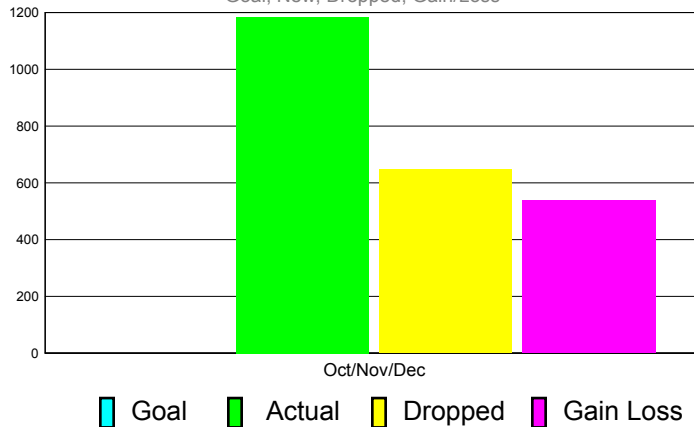

Membership Results 2011-2012

Goal, New, Dropped, Gain/Loss